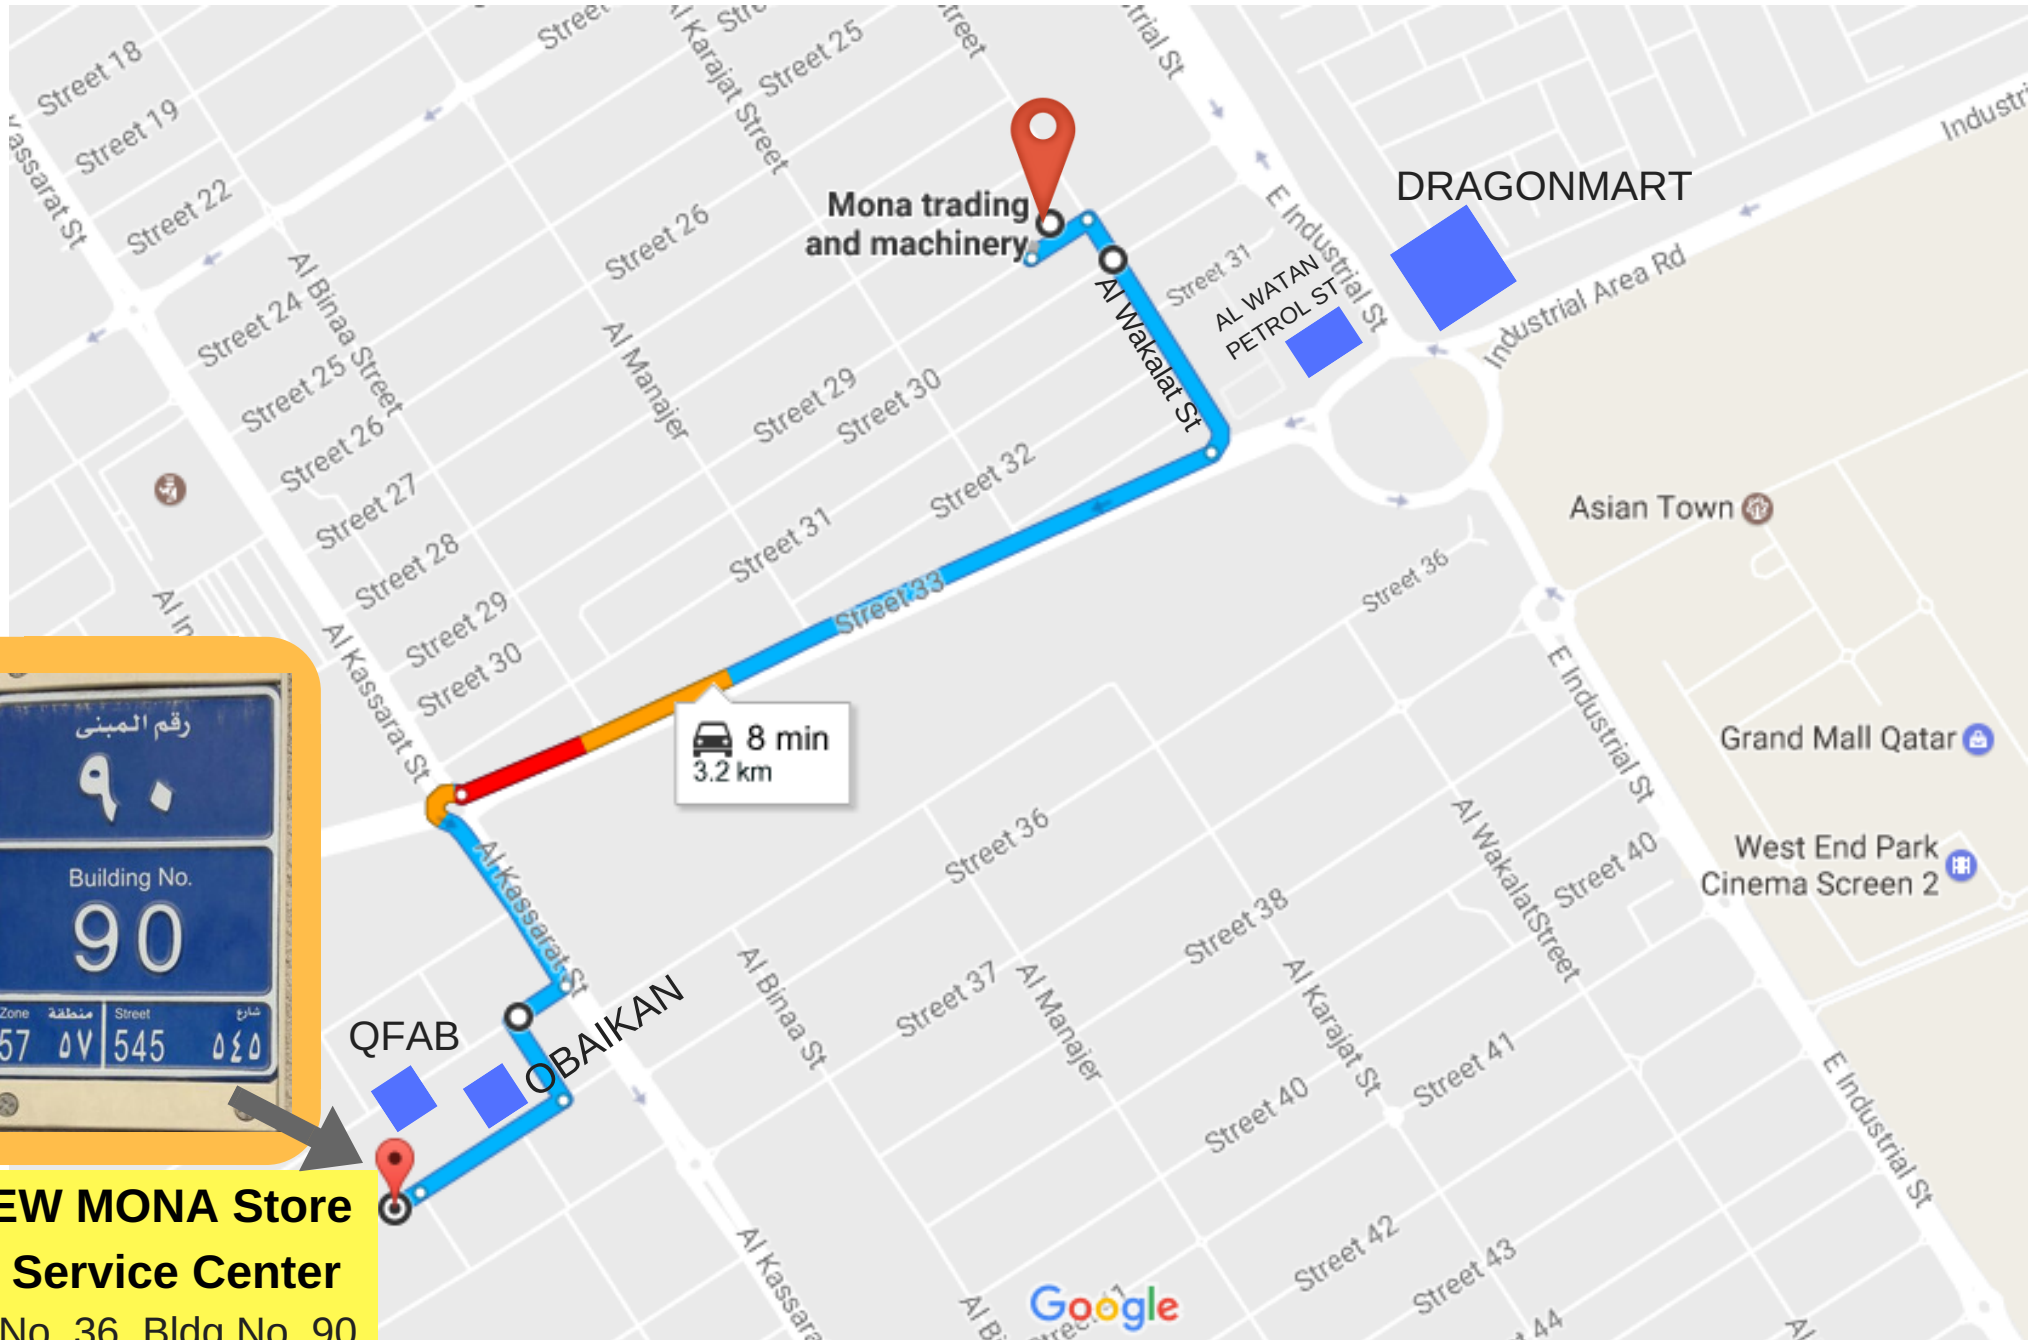

# New MONA Store & Service Center

We are moving our store & service center to St. No 36, Bldg No. 90 Industrial Area by **JAN 15**

**NEW MONA Store & Service Center**  
St No. 36, Bldg No. 90

**Mona Trading & Machinery | Workshop: Street No. 36, Bldg No. 90, Industrial Area**