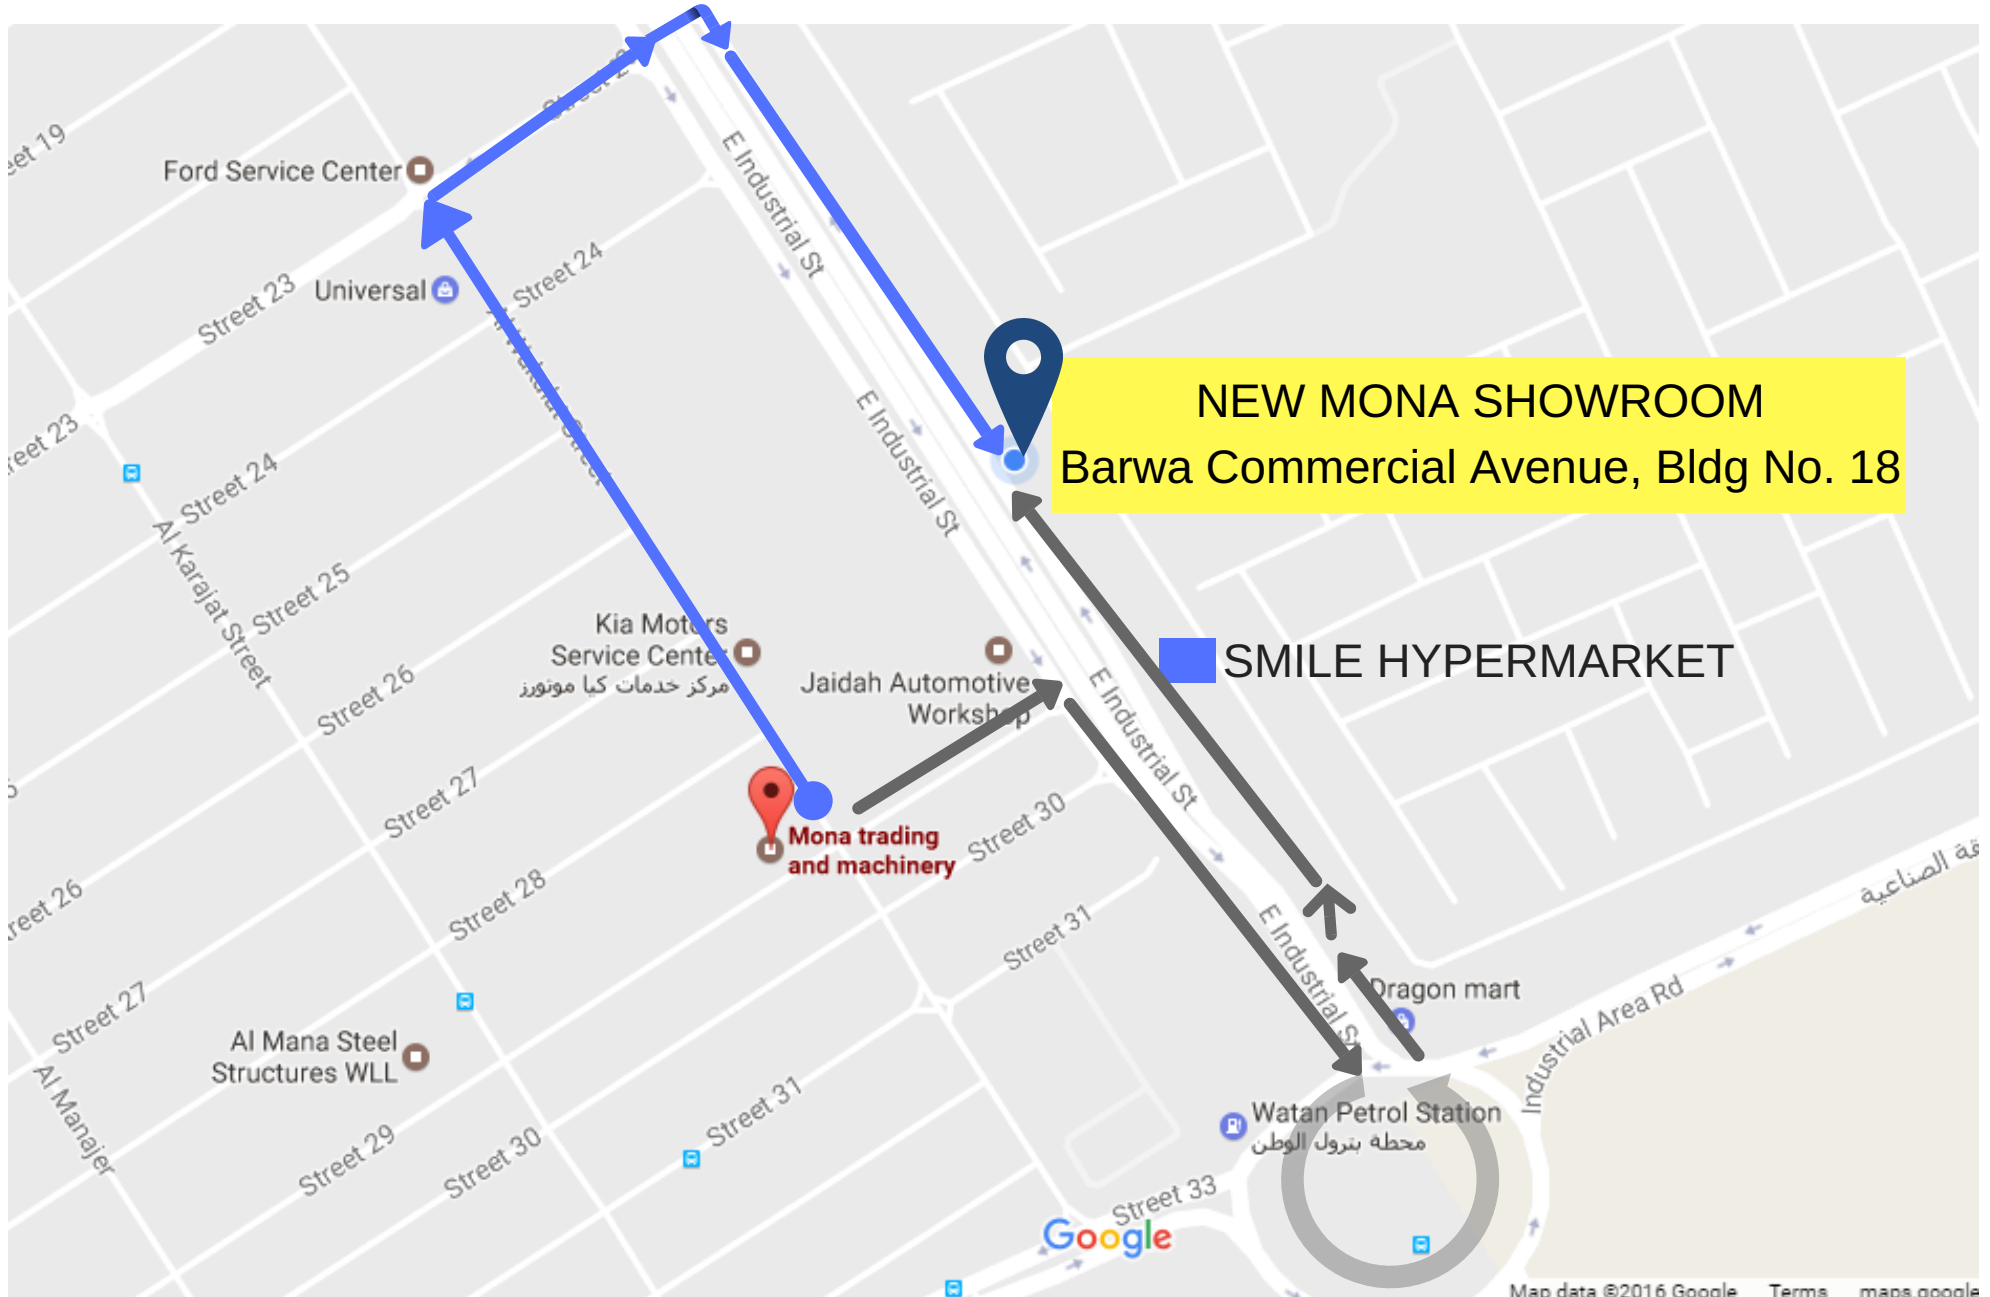

# New MONA Showroom

We have moved our Showroom to Barwa Commercial Avenue

**Mona Trading & Machinery | Showroom: Barwa Commercial Avenue, Bldg No. 18**

**T: 40068650 Ext. 200 | F: 40061543 | [info@monatm.com](mailto:info@monatm.com) | [www.monatm.com](http://www.monatm.com)**